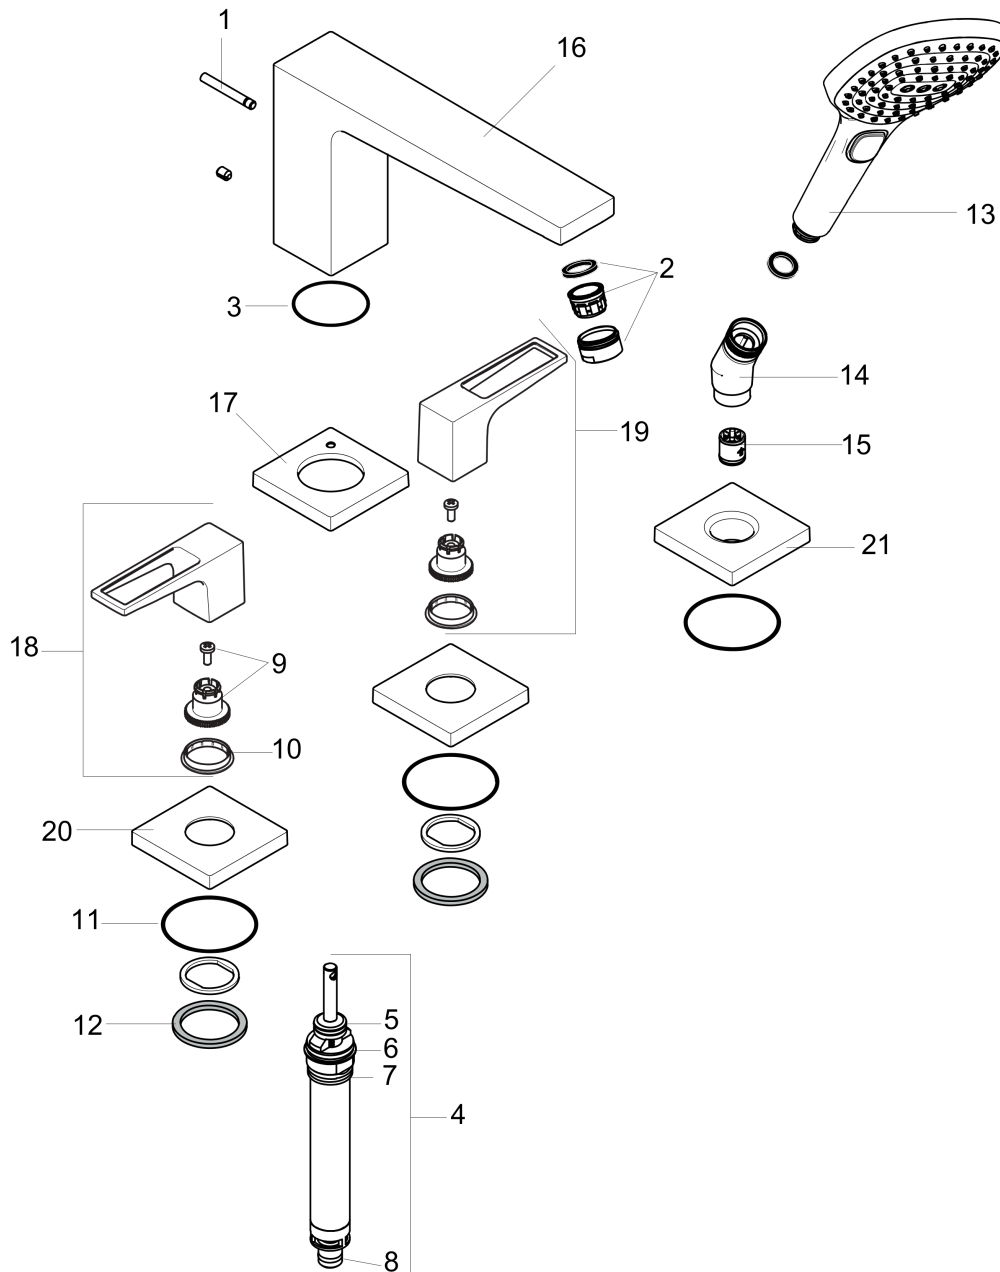

**Metropol**  
**4-Hole Roman Tub Set Trim with Loop Handles and 1.75 GPM Handshower**  
 Surface: brushed nickel Part no. : 74555821

Exploded drawing

Year of production: >07/18

### 4-Hole Roman Tub Set Trim with Loop Handles and 1.75 GPM Handshower

Surface: **brushed nickel** Part no. : **74555821**

#### Spare parts list

Year of production: >07/18

Pos.	Description	Part no.	Price	PU
1	diverter knob	98707820	-	1
2	aerator M24x1 (30 l/min)	96512820	-	1
3	O-ring 41x1,5	98168000	-	1
4	selector assy	96775000	-	1
5	O-Ring 14x2,5	98189000	-	1
6	O-Ring 23x2,5	98183000	-	1
7	O-Ring 22x2	98185000	-	1
8	O-ring 9x2,5	98217000	-	1
9	handle fixing set	94184000	-	1
10	set of color-rings cold / hot water	95819000	-	1
11	O-ring 56x2	98468000	-	1
12	flat seal	98749000	-	1
13	handshower	26036821	-	1
14	shower holder	28071820	-	1
15	set of non return valves DW 15	94074000	-	1
16	spout cpl.	93151820	-	1
17	escutcheon for spout	93152820	-	1
18	handle for hot water	93176820	-	1
19	handle for cold water	93177820	-	1
20	escutcheon for handle	93169820	-	1
21	escutcheon for shower holder	93153820	-	1
a	seal	98058000	-	1
b	hollow set screw M6x8	98444000	-	1